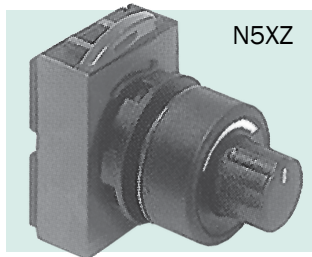

Potentiometer Operators*

Style	Catalog No.
Chrome Bezel (Operator)*	N5CZ
4X Bezel (Operator)*	N5XZ
10 K-OHM (Operator)*	2W10K

* Potentiometer Operator use .25" x 2" stem.